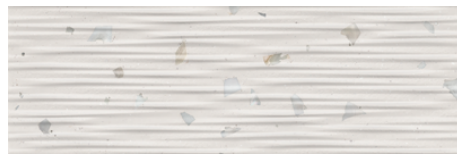

relieve concept ivory