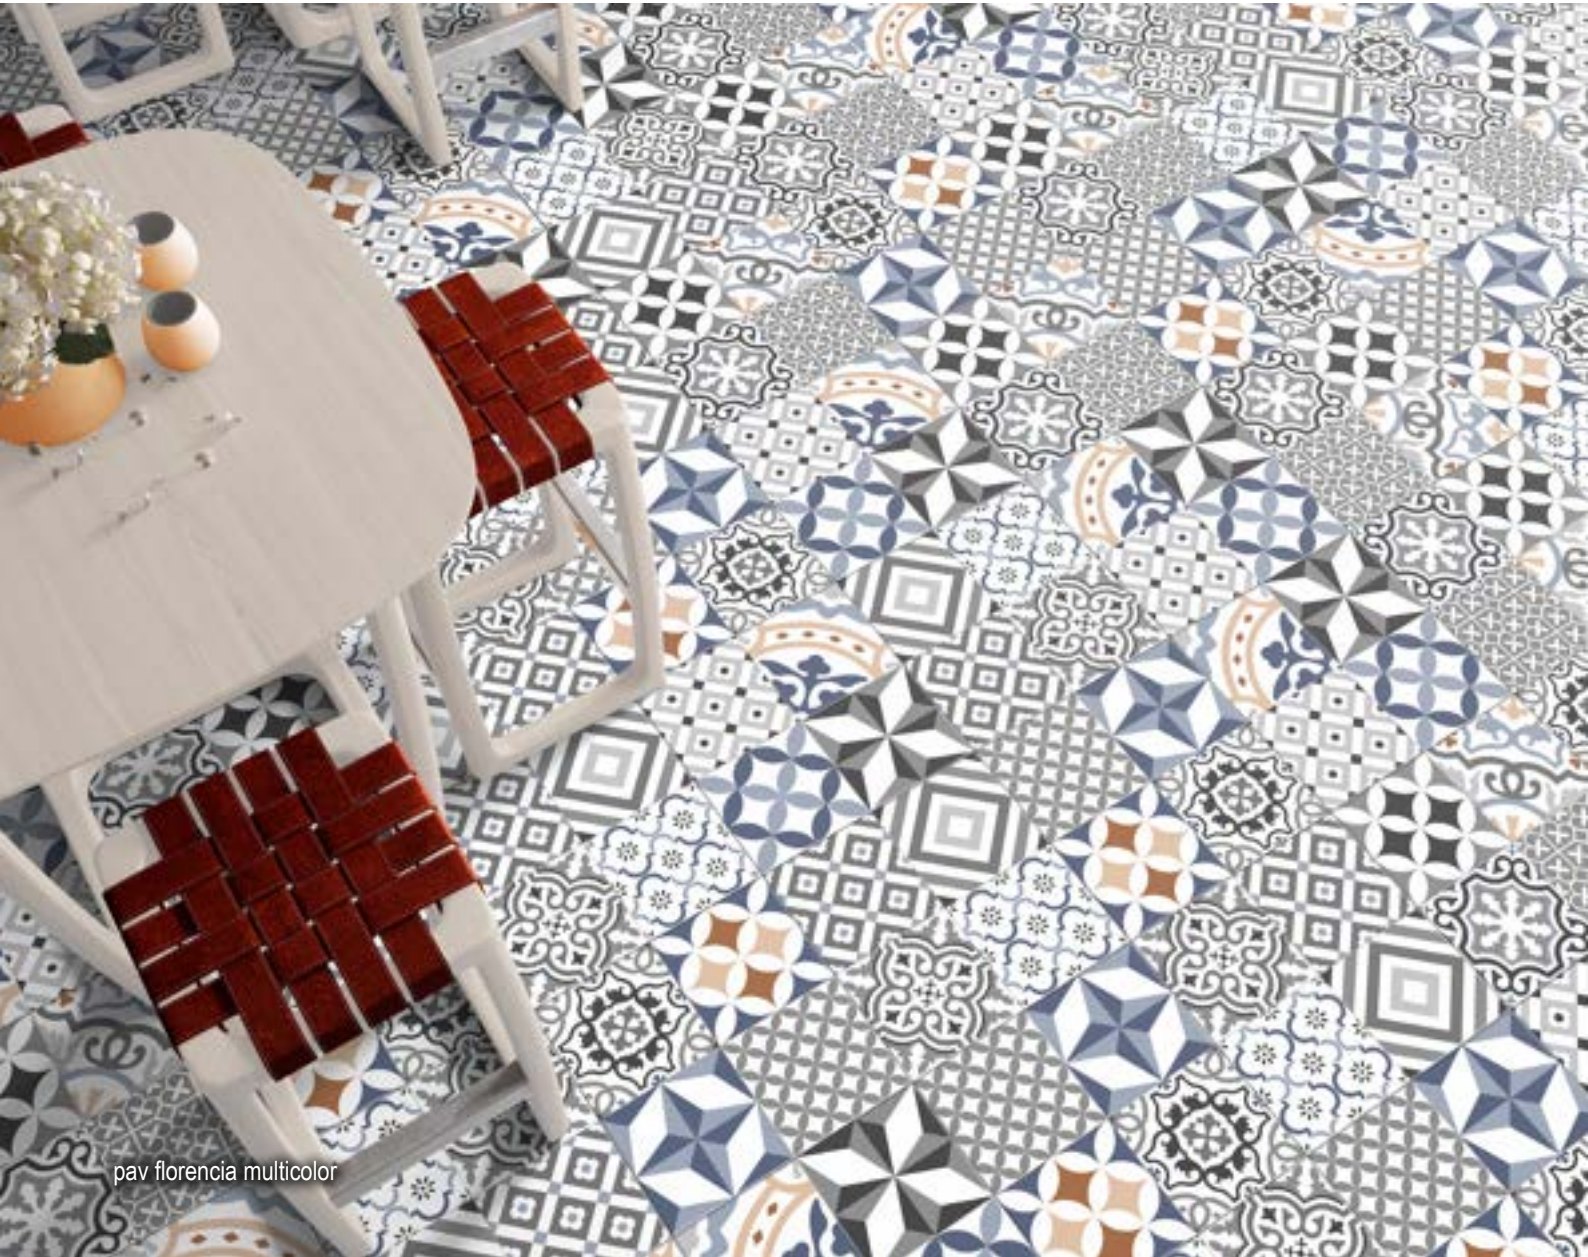

FLORENCIA

45 x 45 cm.

pav florenzia multicolor